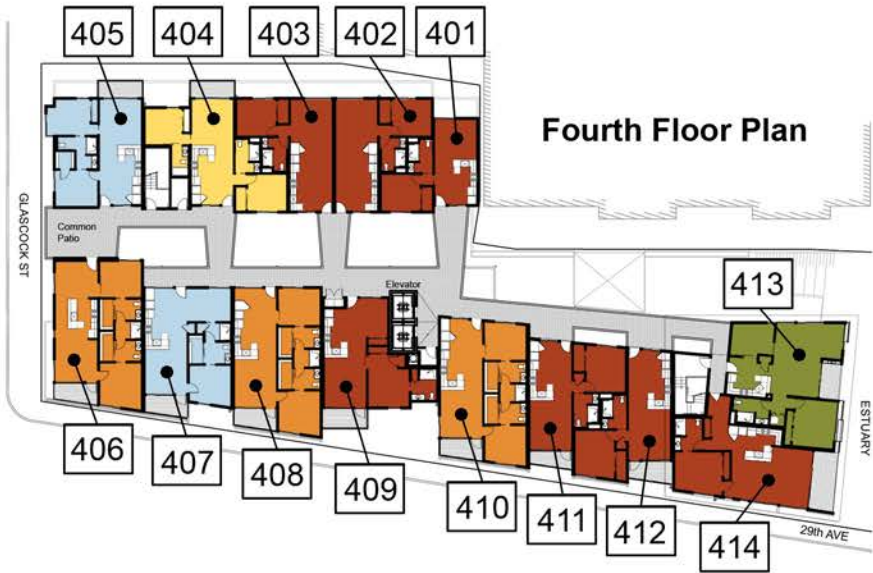

# PHOENIX COMMONS

A COOPERATIVE LIFESTYLE COMMUNITY ON THE OAKLAND WATERFRONT

**UNIT TYPES**

- ELLINGTON** 1 Bed / 1 Bath
- HEMINGWAY** 2 Bed / 1 Bath
- FITZGERALD** 2 Bed / 2 Bath
- RIVERA** 1 Bed + Den / 1 Bath
- STEINBECK** 2 Bed / 2 Bath