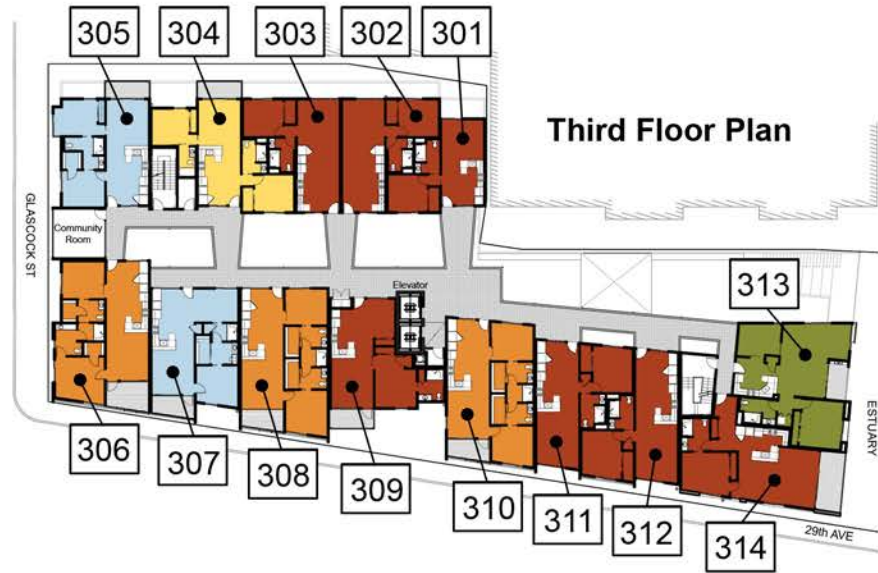

# PHOENIX COMMONS

A COOPERATIVE LIFESTYLE COMMUNITY ON THE OAKLAND WATERFRONT

**UNIT TYPES**

- ELLINGTON** 1 Bed / 1 Bath
- HEMINGWAY** 2 Bed / 1 Bath
- FITZGERALD** 2 Bed / 2 Bath
- RIVERA** 1 Bed + Den / 1 Bath
- STEINBECK** 2 Bed / 2 Bath